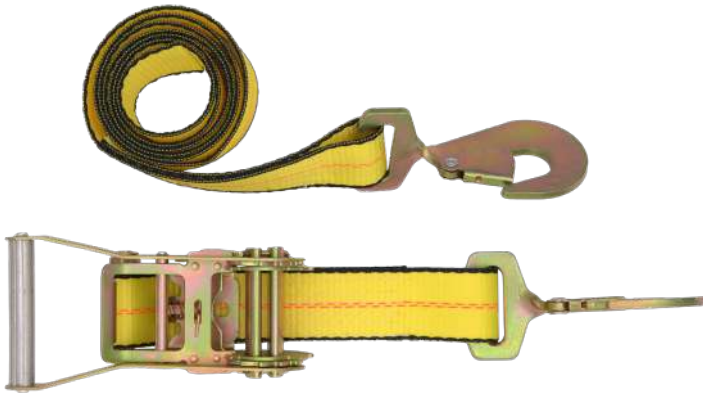

TOWING & RECOVERY

CLUSTER RATCHET TIE DOWN STRAPS WITH RTJ CLUSTER AND RATCHET WITH CHAIN

STOCK NUMBER	LENGTH (FT)	RATCHET	END FITTING	QUANTITY	WORKING LOAD LIMIT (LBS.)
CHM10R8RTJY-KIT	8	2" Medium Wide 4K Ratchet, Chain Bracket Tail	RTJ Cluster	Set of 4 Assemblies	3,333
CHM10R8RTJY	8	2" Medium Wide 4K Ratchet, Chain Bracket Tail	RTJ Cluster	1 Assembly	3,333

CLUSTER RATCHET TIE DOWN STRAPS WITH RTJ CLUSTER AND RATCHET WITH SNAP HOOK WITH SPACERS

STOCK NUMBER	LENGTH (FT)	RATCHET	END FITTING	QUANTITY	WORKING LOAD LIMIT (LBS.)
SSHM6R8RTJY-KIT	8	2" Medium Wide 4K Ratchet, Snap Hook	RTJ Cluster	Set of 4 Assemblies	2,000
SSHM6R8RTJY	8	2" Medium Wide 4K Ratchet, Snap Hook	RTJ Cluster	1 Assembly	2,000

CLUSTER RATCHET TIE DOWN STRAPS WITH RTJ CLUSTER AND RATCHET WITH FLAT SNAP HOOK SHORT END

STOCK NUMBER	LENGTH (FT)	RATCHET	END FITTING	QUANTITY	WORKING LOAD LIMIT (LBS.)
FSHM6R8RTJY-KIT	8	2" Medium Wide 4K Ratchet, Flat Snap Hook Short End	RTJ Cluster	Set of 4 Assemblies	2,000
FSHM6R8RTJY	8	2" Medium Wide 4K Ratchet, Flat Snap Hook Short End	RTJ Cluster	1 Assembly	2,000

TWISTED SNAP RATCHET TIE DOWNS

STOCK NUMBER	LENGTH (FT)	END FITTING	WORKING LOAD LIMIT (LBS.)
TSH2X8Y	8	Twisted Snap Hook	3,333
TSH10R10Y	10	Twisted Snap Hook	3,333

FLAT SNAP HOOK TIE DOWNS

STOCK NUMBER	LENGTH (FT)	END FITTING	WORKING LOAD LIMIT (LBS.)
FSH6X6Y	6	6K Flat Snap Hook	2,000
FSH6R8Y	8	6K Flat Snap Hook	2,000