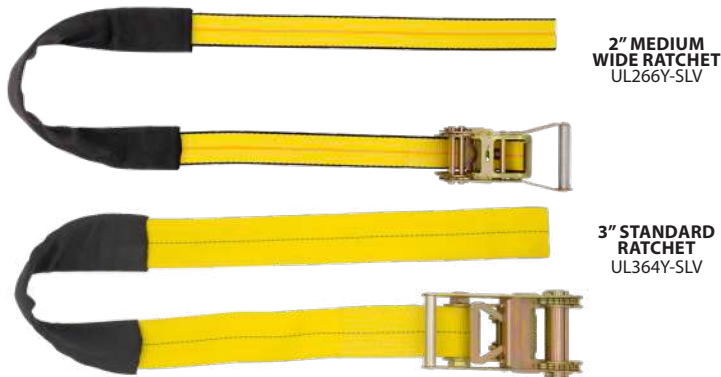

HEAVY DUTY AXLE STRAP WITH GRAB PLATES AND PROTECTIVE SLEEVE

STOCK NUMBER	LENGTH (IN)	WORKING LOAD LIMIT (LBS.)
AX16GPY	16	3,333
AX20GPY	20	3,333
AX26GPY	26	3,333
AX36GPY	36	3,333
AX48GPY	48	3,333

TWISTED SNAP HOOK
10M2CRAS

FLAT SNAP HOOK
10M2CRAS/FSH

CHAIN TAIL
10M2CRAS/CH

TWISTED SNAP HOOK REPLACEMENT STRAP
TSH2X8-SLVY

COMBO RATCHET AXLE STRAP WITH FLOATING D RING

STOCK NUMBER	LENGTH (FT)	END FITTING	WORKING LOAD LIMIT (LBS.)
10M2CRAS	9	Twisted Snap Hook	3,333
10M2CRAS/FSH	9	Flat Snap Hook	3,333
10M2CRAS/CH	9	Chain Tail	3,333
TSH2X8-SLVY	8	Twisted Snap Hook Replacement Strap	3,333

2" MEDIUM WIDE RATCHET
UL266Y-SLV

3" STANDARD RATCHET
UL364Y-SLV

2" MEDIUM WIDE WITH FORGED FLAT HOOK
UL266HKY-SLV

3" STANDARD LONG RATCHET
UL3L64-SLV

UNDERLIFT STRAPS

STOCK NUMBER	LENGTH (FT)	RATCHET	END FITTING	WORKING LOAD LIMIT (LBS.)
UL266Y-SLV	5' 6"	2" Medium Wide	-	7,000
UL266HKY-SLV	5' 6"	2" Medium Wide	Forged Flat Hook	7,000
UL364Y-SLV	5' 4"	3" Standard	-	11,000
UL3L64-SLV	5' 4"	3" Long	-	11,000