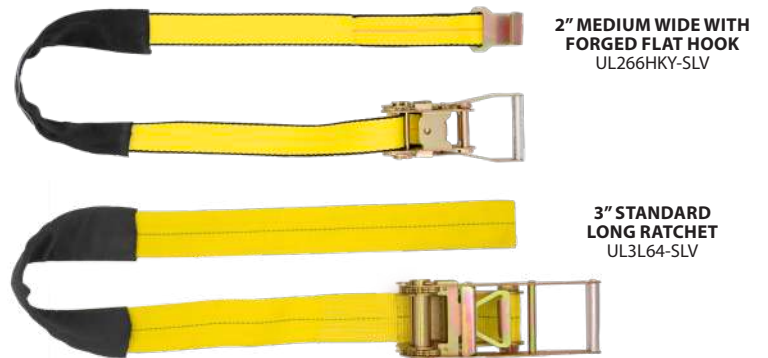

HEAVY DUTY AXLE STRAP WITH GRAB PLATES AND PROTECTIVE SLEEVE

STOCK NUMBER	LENGTH (IN)	WORKING LOAD LIMIT (LBS.)
AX16GPY	16	3,333
AX20GPY	20	3,333
AX26GPY	26	3,333
AX36GPY	36	3,333
AX48GPY	48	3,333

TWISTED SNAP HOOK
10M2CRAS

FLAT SNAP HOOK
10M2CRAS/FSH

CHAIN TAIL
10M2CRAS/CH

TWISTED SNAP HOOK REPLACEMENT STRAP
TSH2X8-SLVY

COMBO RATCHET AXLE STRAP WITH FLOATING D RING

STOCK NUMBER	LENGTH (FT)	END FITTING	WORKING LOAD LIMIT (LBS.)
10M2CRAS	9	Twisted Snap Hook	3,333
10M2CRAS/FSH	9	Flat Snap Hook	3,333
10M2CRAS/CH	9	Chain Tail	3,333
TSH2X8-SLVY	8	Twisted Snap Hook Replacement Strap	3,333

2" MEDIUM WIDE RATCHET
UL266Y-SLV

3" STANDARD RATCHET
UL364Y-SLV

2" MEDIUM WIDE WITH FORGED FLAT HOOK
UL266HKY-SLV

3" STANDARD LONG RATCHET
UL3L64-SLV

UNDERLIFT STRAPS

STOCK NUMBER	LENGTH (FT)	RATCHET	END FITTING	WORKING LOAD LIMIT (LBS.)
UL266Y-SLV	5' 6"	2" Medium Wide	-	7,000
UL266HKY-SLV	5' 6"	2" Medium Wide	Forged Flat Hook	7,000
UL364Y-SLV	5' 4"	3" Standard	-	11,000
UL3L64-SLV	5' 4"	3" Long	-	11,000